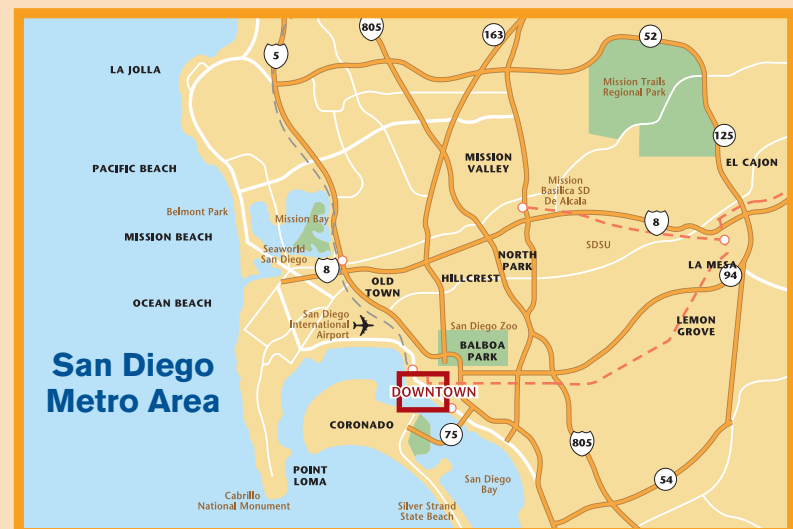

1. Andaz San Diego* 600 F Street 619-849-1234; $259	18. Residence Inn by Marriott San Diego Downtown 1747 Pacific Highway 619-338-8200; $199	35. Holiday Inn San Diego Bayside 4875 North Harbor Drive 619-224-3621; $159	46. Doubletree Club Hotel San Diego 1515 Hotel Circle South 619-881-6900; $149
2. Best Western Bayside Inn 555 West Ash Street 619-233-7500; $159	19. Residence Inn Gaslamp Quarter* 356 6th Avenue 619-487-1200; $239	36. Homewood Suites by Hilton - Liberty Station 2576 Laning Road 619-222-0500; $155	47. Doubletree Hotel San Diego Mission Valley 7450 Hazard Center Drive 619-297-5466; $188
3. Courtyard by Marriott San Diego Downtown 530 Broadway Street 619-446-3000; $189	20. San Diego Marriott Gaslamp Quarter* 660 K Street 619-696-0234; $259/$279	37. Humphrey's Half Moon Inn & Suites 2303 Shelter Island 619-224-3411; $139	48. Handlery Hotel 950 Hotel Circle North 619-298-0511; $149
4. Doubletree Hotel San Diego Downtown 1646 Front Street 619-239-6800; $199	21. San Diego Marriott Marquis & Marina* CO-HEADQUARTERS HOTEL/MEMBERS ONLY 333 West Harbor Drive 619-234-1500; $266 (City view single) $289 (Bayview single)	38. Kona Kai Resort 1551 Shelter Island Drive 619-221-8000; $149/$159	49. Hilton San Diego Mission Valley 901 Camino del Rio 619-543-9000; $185
5. Embassy Suites San Diego Bay 601 Pacific Highway 619-239-2400; $229/$249	22. Sheraton Suites San Diego at Symphony Hall 701 A Street 619-696-9800; $239/$259	39. Sheraton San Diego Hotel & Marina 1380 Harbor Island Drive 619-291-2900; $249	50. Holiday Inn Express Airport Old Town 1955 San Diego Avenue 619-543-1130; $129
6. Hampton Inn by Hilton San Diego 1531 Pacific Highway 619-233-8408; $159/$169	23. The Sofia Hotel 150 West Broadway 619-234-9200; $180	40. Best Western Hacienda Old Town 4041 Harney Street 619-298-4707; $134/$144	51. La Quinta Inn Mission Valley 641 Camino del Rio South 619-295-6886; $149
7. Hard Rock Hotel* 207 Fifth Avenue 619-702-3000; $249	24. The US Grant 326 Broadway 619-232-3121; $299	41. Best Western Seven Seas 411 Hotel Circle South 619-291-1300; $131	52. Mission Inn Old Town 3900 Old Town Avenue 619-299-7400; $119
8. Hilton San Diego Bayfront* MEMBERS ONLY 1 Park Boulevard 619-564-3333; $277/$297/$313	25. W Hotel San Diego Gaslamp Quarter* MEMBERS ONLY 401 K Street 619-231-4040; $249	42. Comfort Inn & Suites Zoo/Sea World 2485 Hotel Circle Place 619-881-6200; $139	53. Mission Valley Resort 875 Hotel Circle South 619-298-8281; $95
9. Hilton San Diego Gaslamp Quarter* MEMBERS ONLY 401 K Street 619-231-4040; $249	26. Westin Gaslamp Quarter Hotel* 910 Broadway Circle 619-239-2200; $259	43. Courtyard San Diego Mission Valley/Hotel Circle 595 Hotel Circle South 619-291-5720; $149	54. Ramada Plaza Hotel Circle 2151 Hotel Circle South 619-291-6500; $89/$99
10. Holiday Inn Express San Diego Downtown 1430 7th Avenue 619-696-0911; $152	27. Westin San Diego 400 West Broadway 619-239-4500; $229	44. Crowne Plaza San Diego 2270 Hotel Circle North 619-297-1101; $125	55. San Diego Marriott Mission Valley 8757 Rio San Diego Drive 619-692-3800; $175
11. Holiday Inn San Diego Downtown 1617 First Avenue 619-239-9600; $159	28. Coronado Island Marriott Resort 2000 Second Street 619-435-3000; $236	45. Days Inn Hotel Circle/Sea World 543 Hotel Circle South 619-297-8800; $119	56. Sheraton Mission Valley San Diego 1433 Camino del Rio 619-260-0111; $169
12. Holiday Inn San Diego on the Bay 1355 North Harbor Drive 619-232-3861; $199	29. Hotel del Coronado 1500 Orange Avenue 619-435-6611; $259		57. Town and Country Resort & Conference Center 500 Hotel Circle North 619-291-7131; $140
13. Horton Grand Hotel* 311 Island Avenue 619-544-1886; $199	30. Loews Coronado Bay Resort 4000 Coronado Bay Road 619-424-4000; $229		
14. Hotel Indigo* 509 9th Avenue 619-727-4000; $249	31. Bay Club Hotel & Marina 2131 Shelter Island Drive 619-224-8888; $139		
15. Hotel Solamar, a Kimpton Hotel* 435 6th Avenue 619-819-9500; $265	32. Best Western Island Palms Hotel and Marina 2051 Shelter Island Drive 619-222-0561; $139		
16. Manchester Grand Hyatt San Diego CO-HEADQUARTERS HOTEL/MEMBERS ONLY One Market Place 619-232-1234; $265	33. Courtyard by Marriott San Diego Airport/Liberty Station 2592 Laning Road 619-221-1900; $159		
17. Omni San Diego* 675 L Street 619-231-6664; $253 (Deluxe single) $273 (Premium single)	34. Hilton San Diego Airport/Harbor Island 1960 Harbor Island Drive 619-291-6700; $166		

* There will be no shuttle service for these hotels.