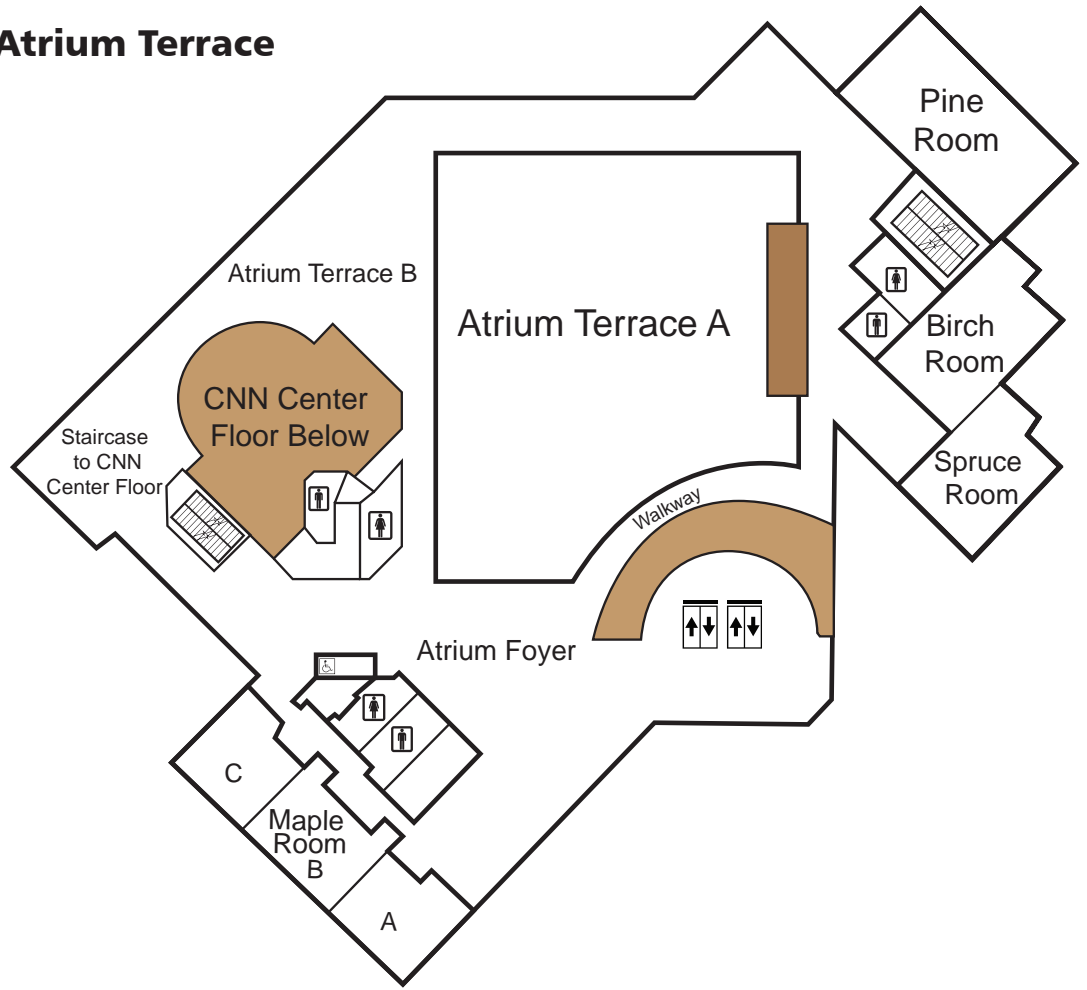

Georgia World Congress Center: **Building B**

Level One

Hematology MeetUps

- **Attendee Services**
 - ASH Store
 - Collaboration Rooms
 - ASH Live: Remote Session Viewing Area
 - Selfie Zone
- **General Attendee Seating**
 - Resilience Wall
 - Trainee Lounge

Level Two

Level Three

Level Four

Georgia World Congress Center: **Building B**

Level Five

Hematology MeetUps

Georgia World Congress Center: **Building C**

Level One

Georgia World Congress Center: Building C

Level Two

Level Three

Hematology MeetUps

Omni Hotel: South Tower

Lobby Level

Atrium Terrace

Omni Hotel: North Tower

M1 Street Level

M2 International Ballroom

M3 Meeting Level

M4 Grand Ballroom Level