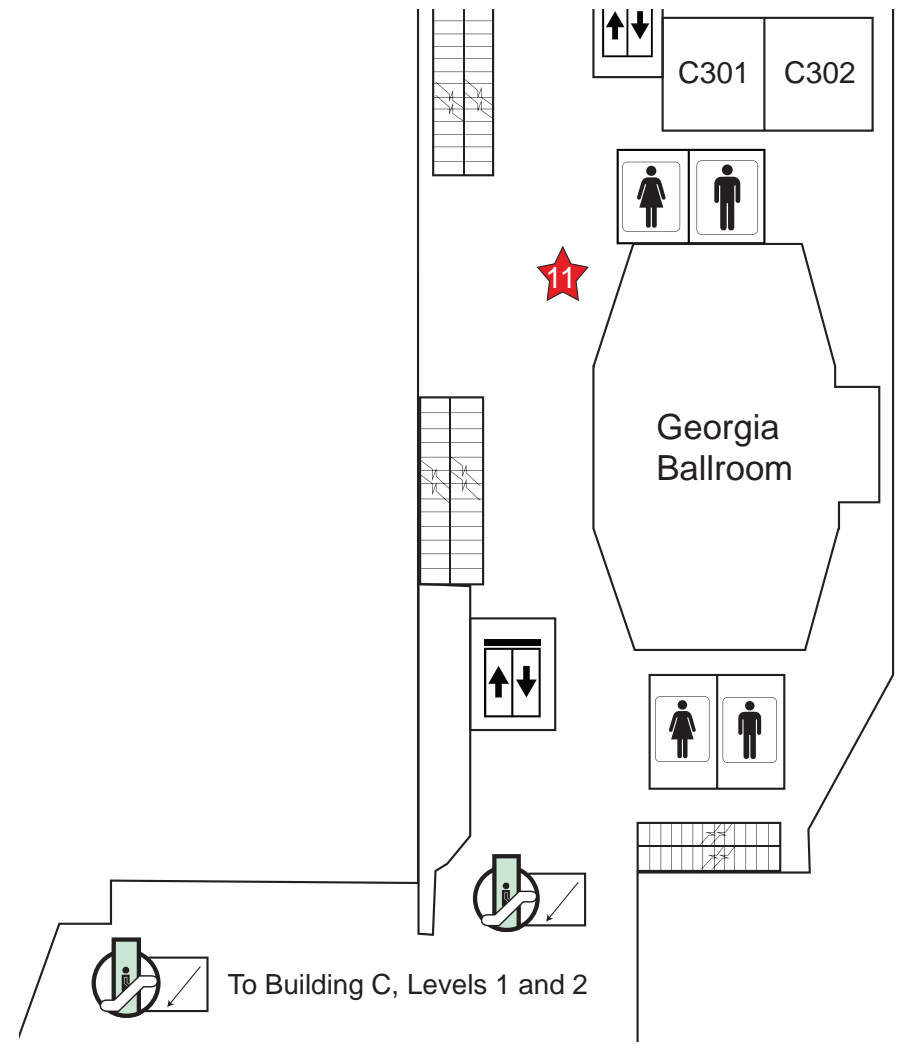

Georgia World Congress Center: **Building B**

Level One

Hematology MeetUps

- **Attendee Services**
 - ASH Store
 - Collaboration Rooms
 - ASH Live: Remote Session Viewing Area
 - Selfie Zone
- **General Attendee Seating**
 - Resilience Wall
 - Trainee Lounge

Level Two

Level Three

Level Four

Georgia World Congress Center: **Building B**

Level Five

Hematology MeetUps

Georgia World Congress Center: **Building C**

Level One

Georgia World Congress Center: Building C

Level Two

Level Three

Hematology MeetUps

Omni Hotel: South Tower

Lobby Level

Atrium Terrace

Omni Hotel: North Tower

M1 Street Level

M2 International Ballroom

M3 Meeting Level

M4 Grand Ballroom Level