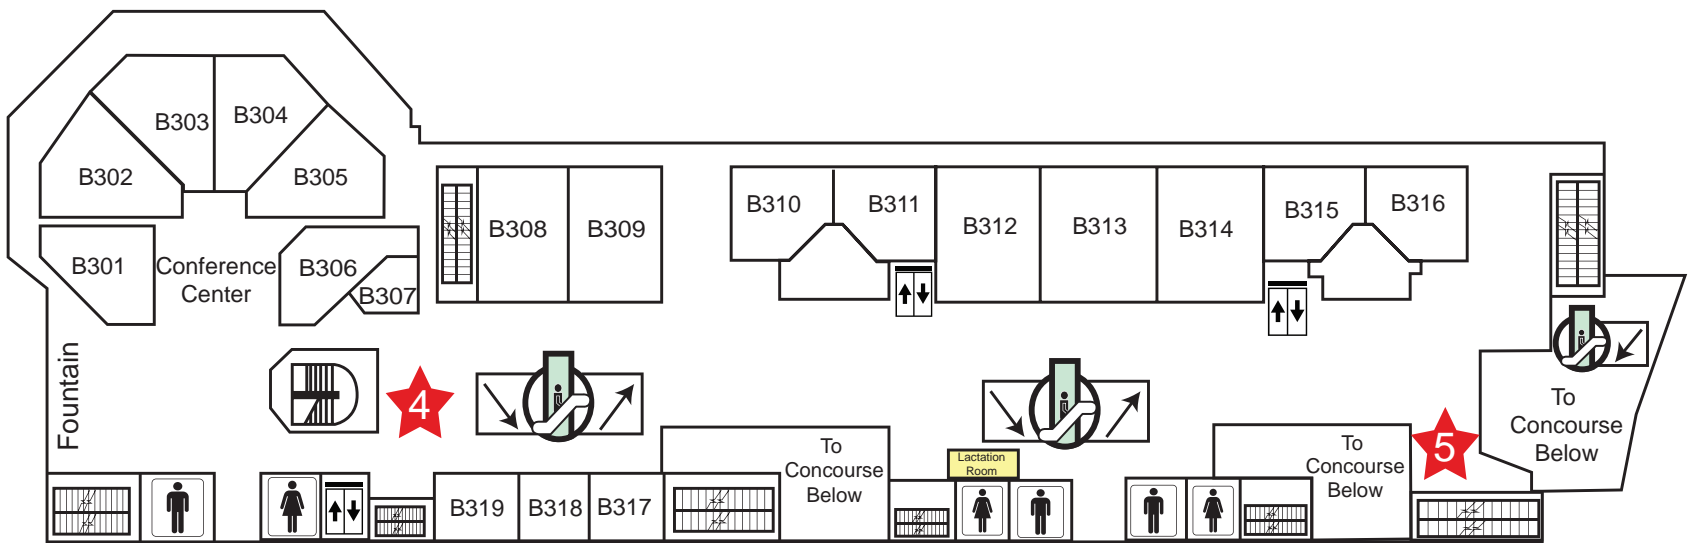

Georgia World Congress Center: **Building B**

Level One

Hematology MeetUps

- **Attendee Services**
 - ASH Store
 - Collaboration Rooms
 - ASH Live: Remote Session Viewing Area
 - Selfie Zone
- **General Attendee Seating**
 - Resilience Wall
 - Trainee Lounge

Level Two

Level Three

Level Four

Georgia World Congress Center: **Building B**

Level Five

Hematology MeetUps

Georgia World Congress Center: **Building C**

Level One

Georgia World Congress Center: Building C

Level Two

Level Three

Hematology MeetUps

Omni Hotel: South Tower

Lobby Level

Atrium Terrace

Omni Hotel: North Tower

M1 Street Level

M2 International Ballroom

M3 Meeting Level

M4 Grand Ballroom Level