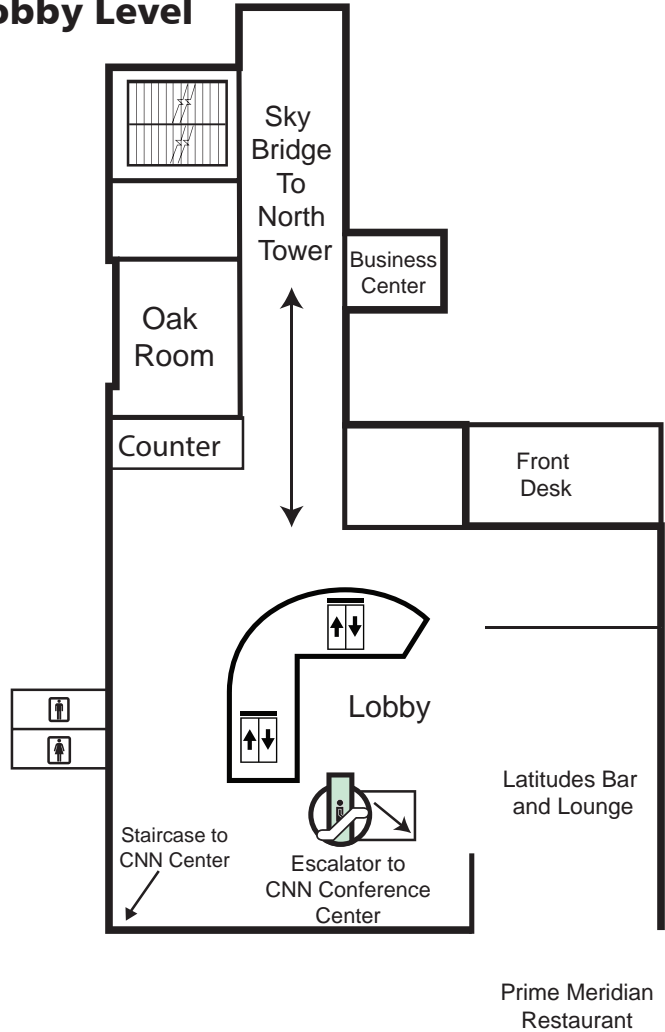

Georgia World Congress Center: **Building B**

Level One

Hematology MeetUps

- **Attendee Services**
 - ASH Store
 - Collaboration Rooms
 - ASH Live: Remote Session Viewing Area
 - Selfie Zone
- **General Attendee Seating**
 - Resilience Wall
 - Trainee Lounge

Level Two

Level Three

Level Four

Georgia World Congress Center: **Building B**

Level Five

Hematology MeetUps

Georgia World Congress Center: **Building C**

Level One

Georgia World Congress Center: Building C

Level Two

Level Three

Hematology MeetUps

Omni Hotel: South Tower

Lobby Level

Atrium Terrace

Omni Hotel: North Tower

M1 Street Level

M2 International Ballroom

M3 Meeting Level

M4 Grand Ballroom Level