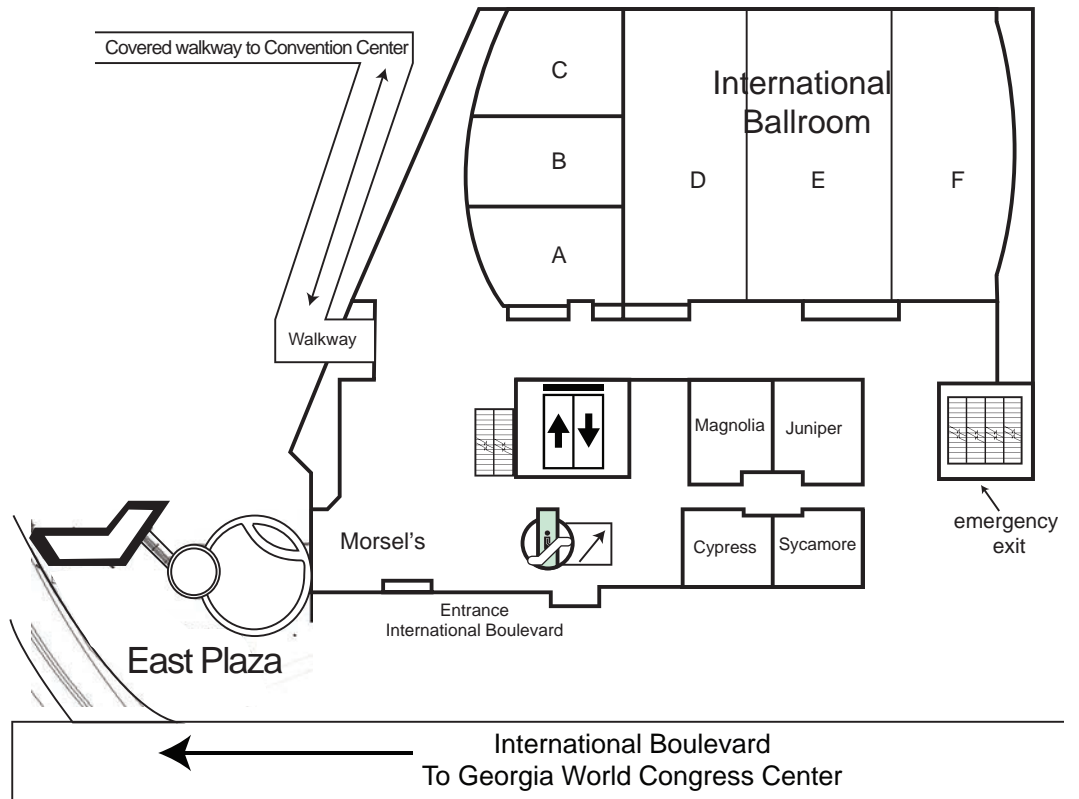

Georgia World Congress Center: **Building B**

Level One

Hematology MeetUps

- **Attendee Services**
 - ASH Store
 - Collaboration Rooms
 - ASH Live: Remote Session Viewing Area
 - Selfie Zone
- **General Attendee Seating**
 - Resilience Wall
 - Trainee Lounge

Level Two

Level Three

Level Four

Georgia World Congress Center: **Building B**

Level Five

Hematology MeetUps

Georgia World Congress Center: **Building C**

Level One

Georgia World Congress Center: Building C

Level Two

Level Three

Hematology MeetUps

Omni Hotel: South Tower

Lobby Level

Atrium Terrace

Omni Hotel: North Tower

M1 Street Level

M2 International Ballroom

M3 Meeting Level

M4 Grand Ballroom Level