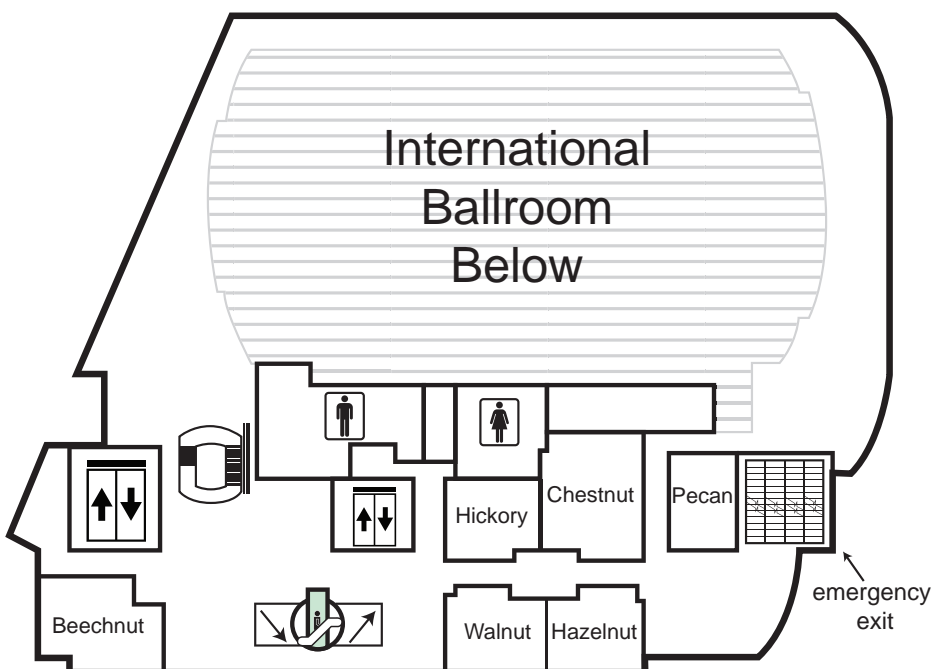

Georgia World Congress Center: **Building B**

Level One

Hematology MeetUps

- **Attendee Services**
 - ASH Store
 - Collaboration Rooms
 - ASH Live: Remote Session Viewing Area
 - Selfie Zone
- **General Attendee Seating**
 - Resilience Wall
 - Trainee Lounge

Level Two

Level Three

Level Four

Georgia World Congress Center: **Building B**

Level Five

Hematology MeetUps

Georgia World Congress Center: **Building C**

Level One

Georgia World Congress Center: Building C

Level Two

Level Three

Hematology MeetUps

Omni Hotel: South Tower

Lobby Level

Atrium Terrace

Omni Hotel: North Tower

M1 Street Level

M2 International Ballroom

M3 Meeting Level

M4 Grand Ballroom Level