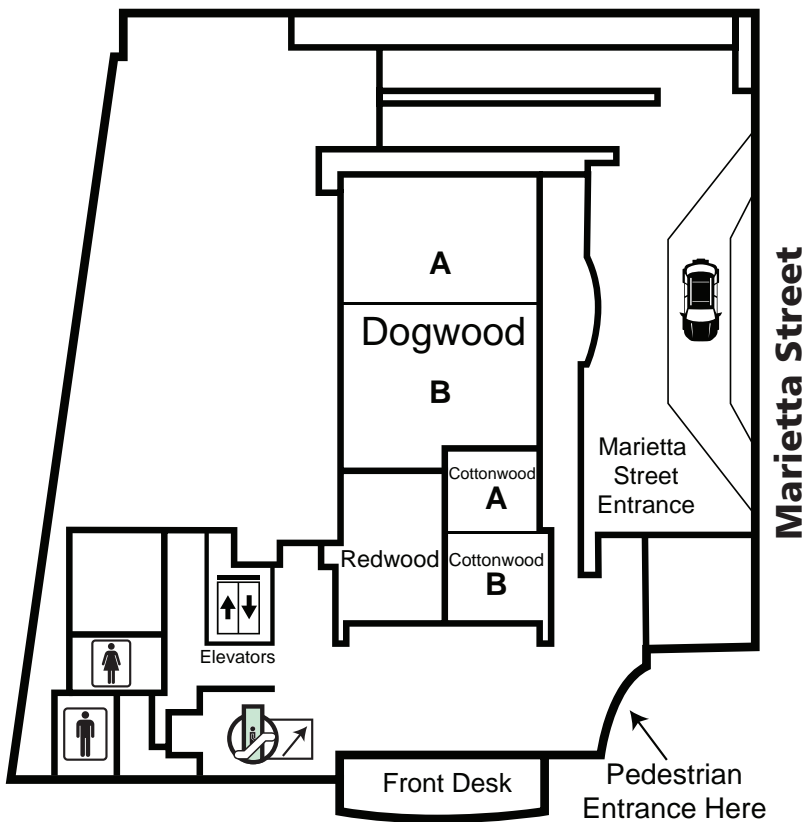

Georgia World Congress Center: **Building B**

Level One

Hematology MeetUps

- **Attendee Services**
 - ASH Store
 - Collaboration Rooms
 - ASH Live: Remote Session Viewing Area
 - Selfie Zone
- **General Attendee Seating**
 - Resilience Wall
 - Trainee Lounge

Level Two

Level Three

Level Four

Georgia World Congress Center: **Building B**

Level Five

Hematology MeetUps

Georgia World Congress Center: **Building C**

Level One

Georgia World Congress Center: Building C

Level Two

Level Three

Hematology MeetUps

Omni Hotel: South Tower

Lobby Level

Atrium Terrace

Omni Hotel: North Tower

M1 Street Level

M2 International Ballroom

M3 Meeting Level

M4 Grand Ballroom Level