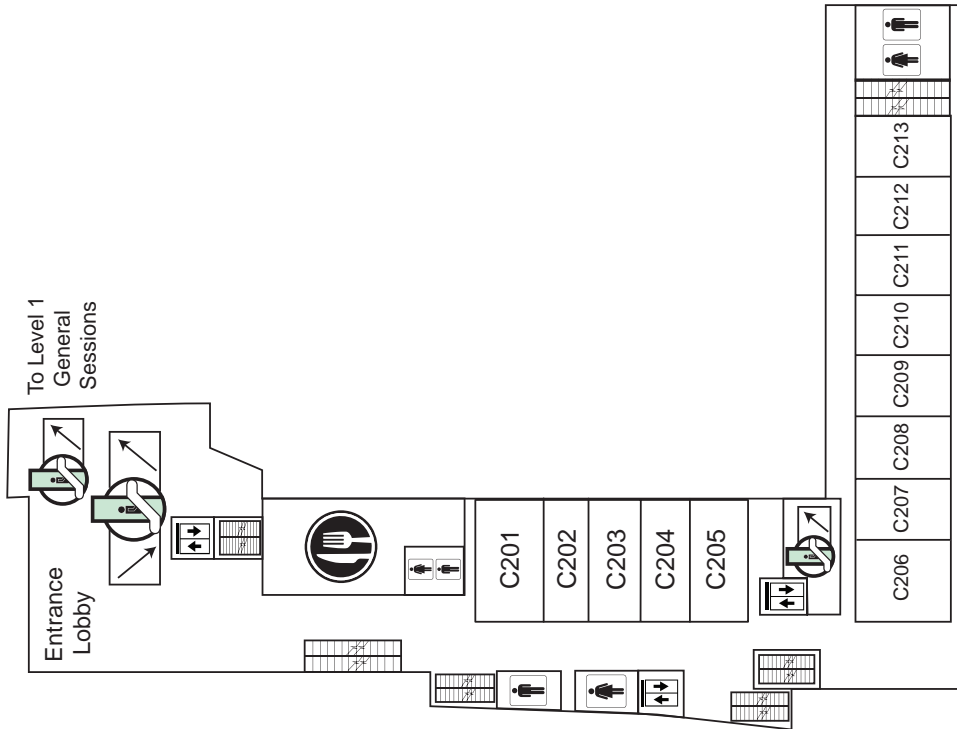

Georgia World Congress Center: **Building B**

Level One

Hematology MeetUps

- **Attendee Services**
 - ASH Store
 - Collaboration Rooms
 - ASH Live: Remote Session Viewing Area
 - Selfie Zone
- **General Attendee Seating**
 - Resilience Wall
 - Trainee Lounge

Level Two

Level Three

Level Four

Georgia World Congress Center: **Building B**

Level Five

Hematology MeetUps

Georgia World Congress Center: **Building C**

Level One

Georgia World Congress Center: Building C

Level Two

Level Three

Hematology MeetUps

Omni Hotel: South Tower

Lobby Level

Atrium Terrace

Omni Hotel: North Tower

M1 Street Level

M2 International Ballroom

M3 Meeting Level

M4 Grand Ballroom Level