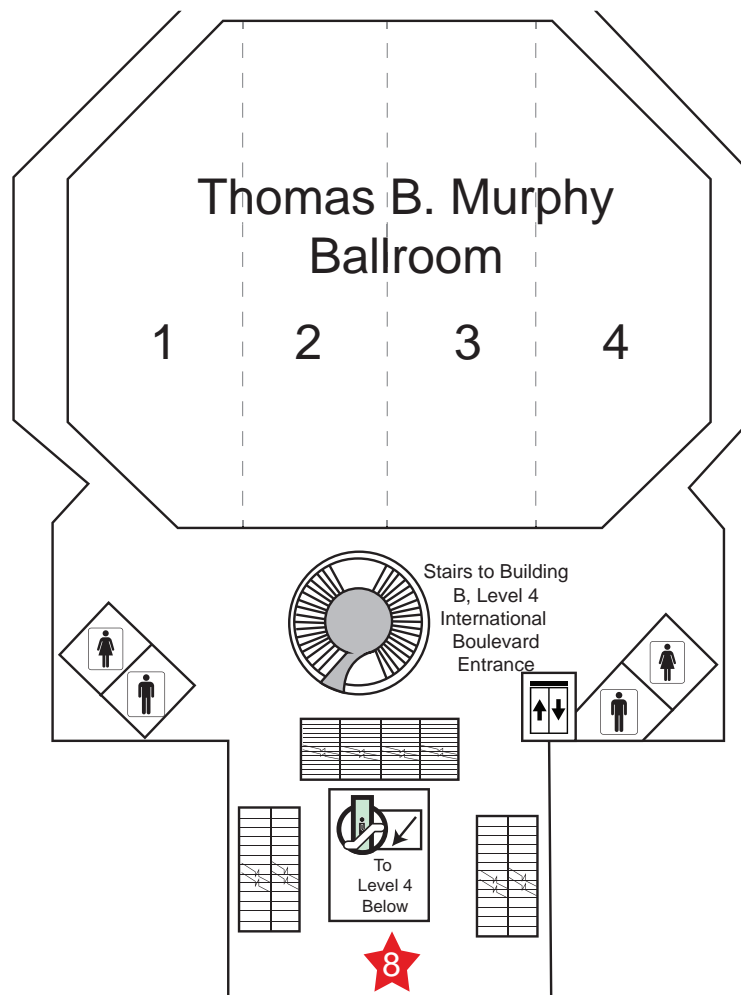

Georgia World Congress Center: **Building B**

Level One

Hematology MeetUps

- **Attendee Services**
 - ASH Store
 - Collaboration Rooms
 - ASH Live: Remote Session Viewing Area
 - Selfie Zone
- **General Attendee Seating**
 - Resilience Wall
 - Trainee Lounge

Level Two

Level Three

Level Four

Georgia World Congress Center: **Building B**

Level Five

Hematology MeetUps

Georgia World Congress Center: **Building C**

Level One

Georgia World Congress Center: Building C

Level Two

Level Three

Hematology MeetUps

Omni Hotel: South Tower

Lobby Level

Atrium Terrace

Omni Hotel: North Tower

M1 Street Level

M2 International Ballroom

M3 Meeting Level

M4 Grand Ballroom Level