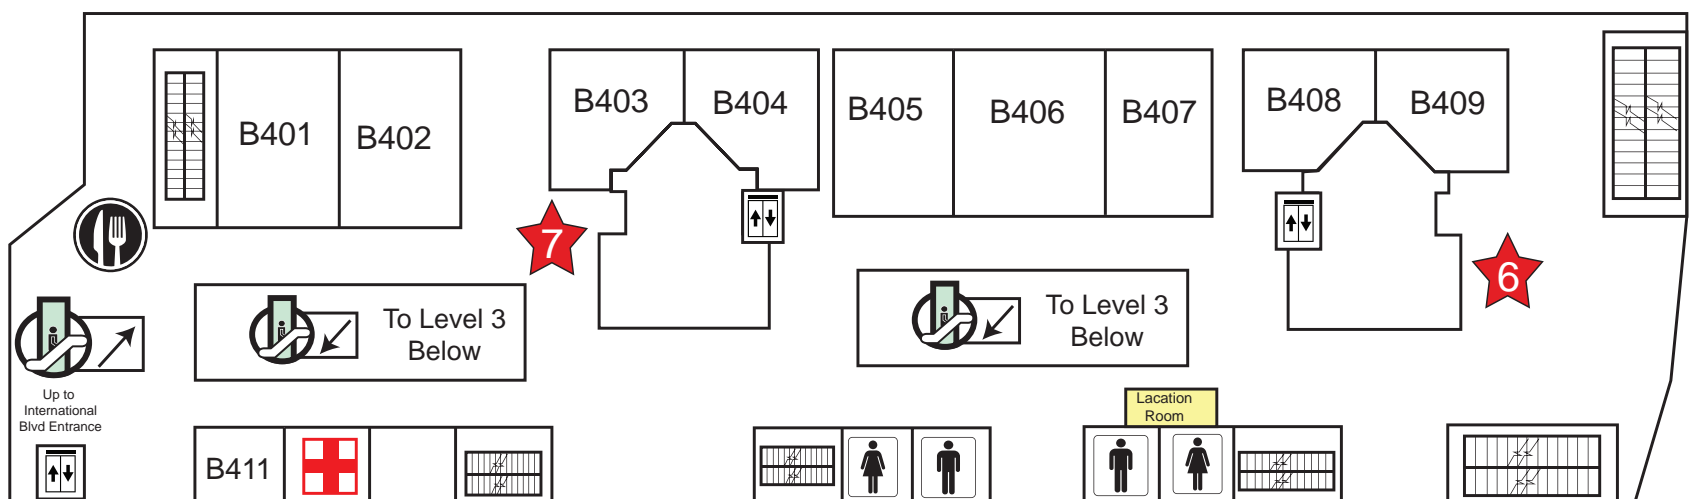

Georgia World Congress Center: **Building B**

Level One

Hematology MeetUps

- **Attendee Services**
 - ASH Store
 - Collaboration Rooms
 - ASH Live: Remote Session Viewing Area
 - Selfie Zone
- **General Attendee Seating**
 - Resilience Wall
 - Trainee Lounge

Level Two

Level Three

Level Four

Georgia World Congress Center: **Building B**

Level Five

Hematology MeetUps

Georgia World Congress Center: **Building C**

Level One

Georgia World Congress Center: Building C

Level Two

Level Three

Hematology MeetUps

Omni Hotel: South Tower

Lobby Level

Atrium Terrace

Omni Hotel: North Tower

M1 Street Level

M2 International Ballroom

M3 Meeting Level

M4 Grand Ballroom Level