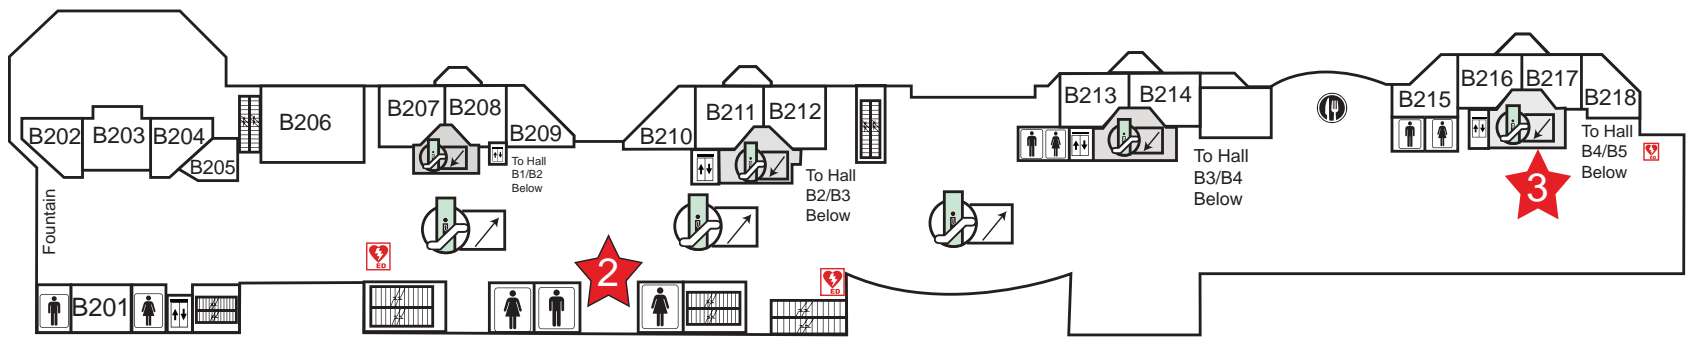

Georgia World Congress Center: **Building B**

Level One

Hematology MeetUps

- **Attendee Services**
 - ASH Store
 - Collaboration Rooms
 - ASH Live: Remote Session Viewing Area
 - Selfie Zone
- **General Attendee Seating**
 - Resilience Wall
 - Trainee Lounge

Level Two

Level Three

Level Four

Georgia World Congress Center: **Building B**

Level Five

Hematology MeetUps

Georgia World Congress Center: **Building C**

Level One

Georgia World Congress Center: Building C

Level Two

Level Three

Hematology MeetUps

Omni Hotel: South Tower

Lobby Level

Atrium Terrace

Omni Hotel: North Tower

M1 Street Level

M2 International Ballroom

M3 Meeting Level

M4 Grand Ballroom Level