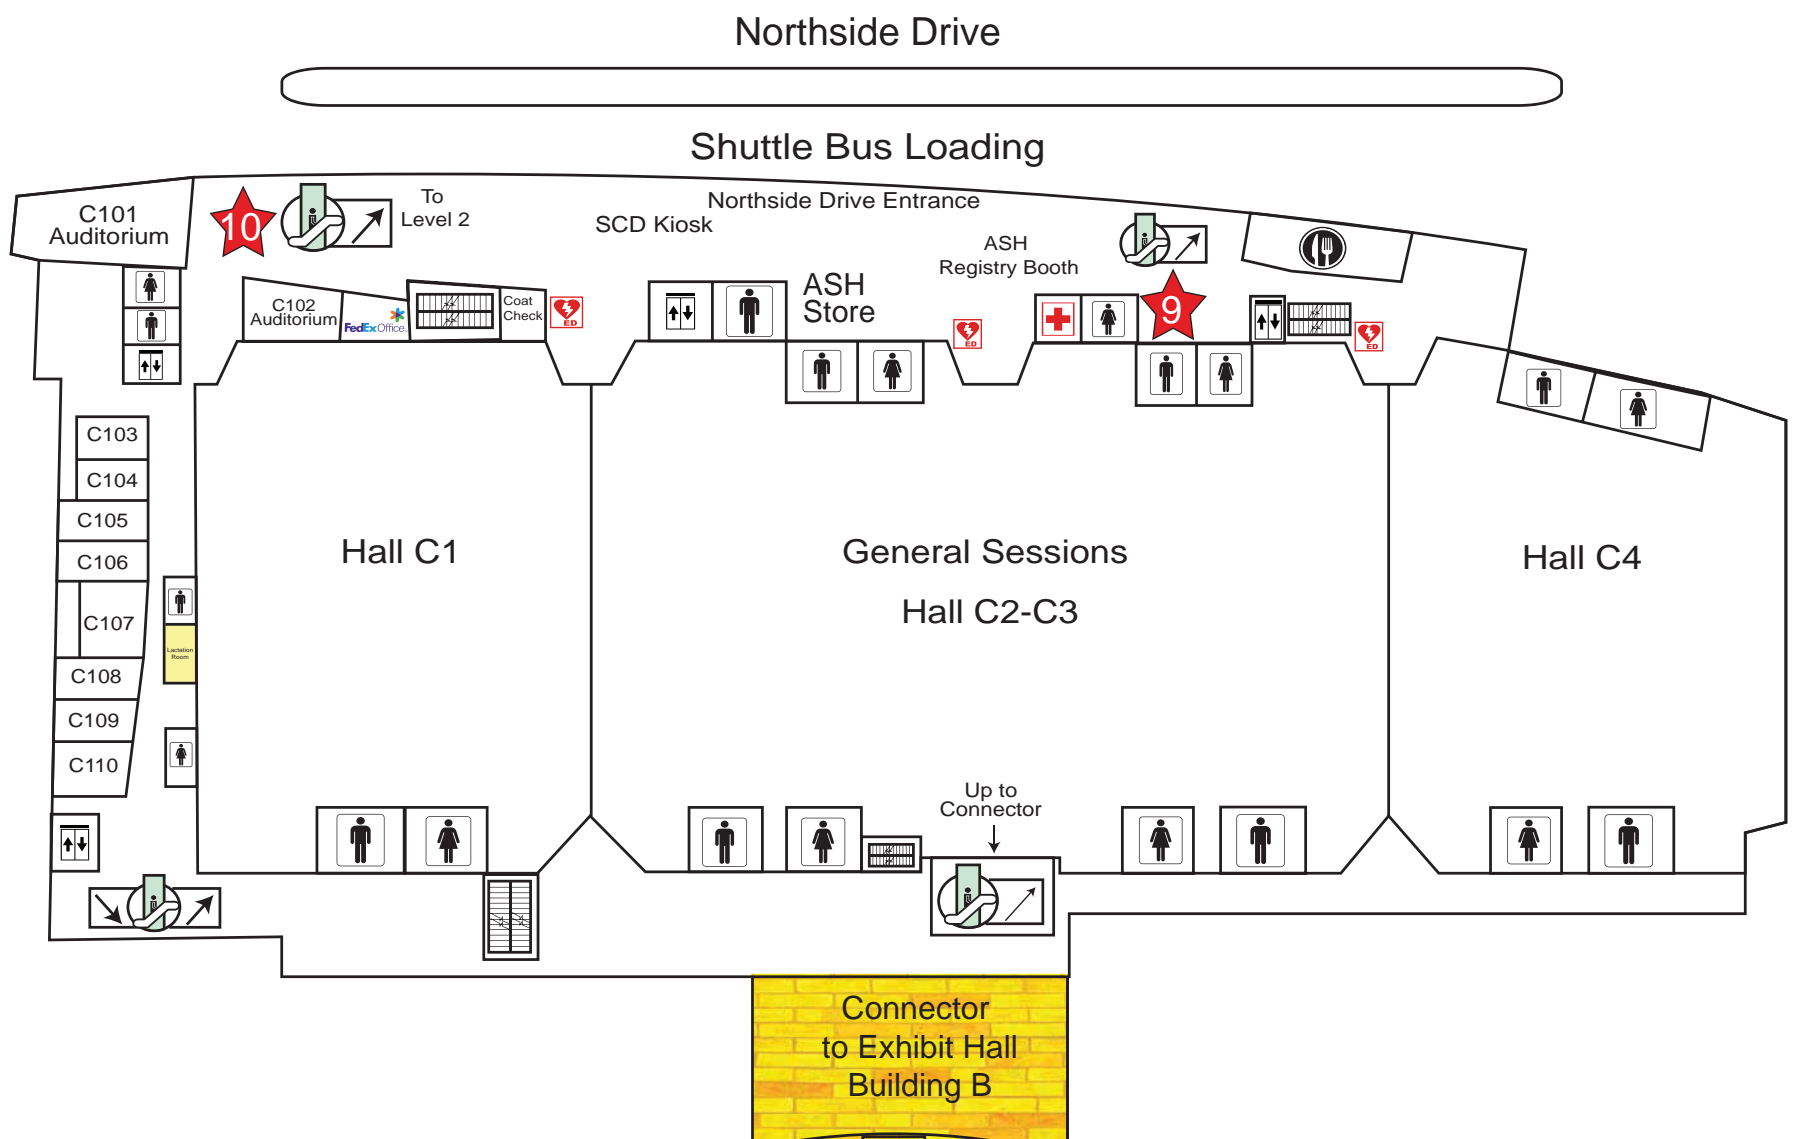

Georgia World Congress Center: **Building B**

Level One

Hematology MeetUps

- **Attendee Services**
 - ASH Store
 - Collaboration Rooms
 - ASH Live: Remote Session Viewing Area
 - Selfie Zone
- **General Attendee Seating**
 - Resilience Wall
 - Trainee Lounge

Level Two

Level Three

Level Four

Georgia World Congress Center: **Building B**

Level Five

Hematology MeetUps

Georgia World Congress Center: **Building C**

Level One

Georgia World Congress Center: Building C

Level Two

Level Three

Hematology MeetUps

Omni Hotel: South Tower

Lobby Level

Atrium Terrace

Omni Hotel: North Tower

M1 Street Level

M2 International Ballroom

M3 Meeting Level

M4 Grand Ballroom Level