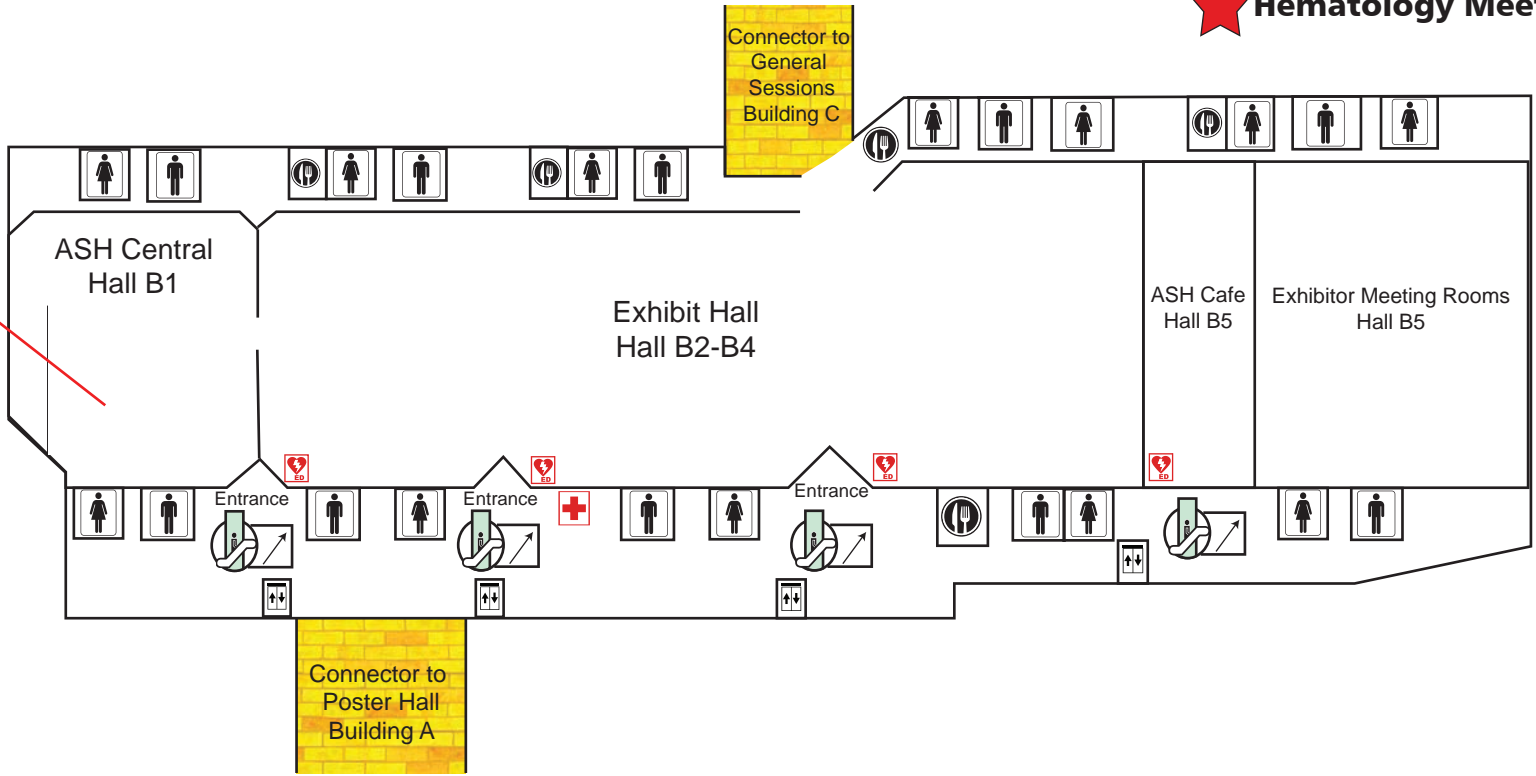

Georgia World Congress Center: **Building B**

Level One

Hematology MeetUps

- **Attendee Services**
 - ASH Store
 - Collaboration Rooms
 - ASH Live: Remote Session Viewing Area
 - Selfie Zone
- **General Attendee Seating**
 - Resilience Wall
 - Trainee Lounge

Level Two

Level Three

Level Four

Georgia World Congress Center: **Building B**

Level Five

Hematology MeetUps

Georgia World Congress Center: **Building C**

Level One

Georgia World Congress Center: Building C

Level Two

Level Three

Hematology MeetUps

Omni Hotel: South Tower

Lobby Level

Atrium Terrace

Omni Hotel: North Tower

M1 Street Level

M2 International Ballroom

M3 Meeting Level

M4 Grand Ballroom Level